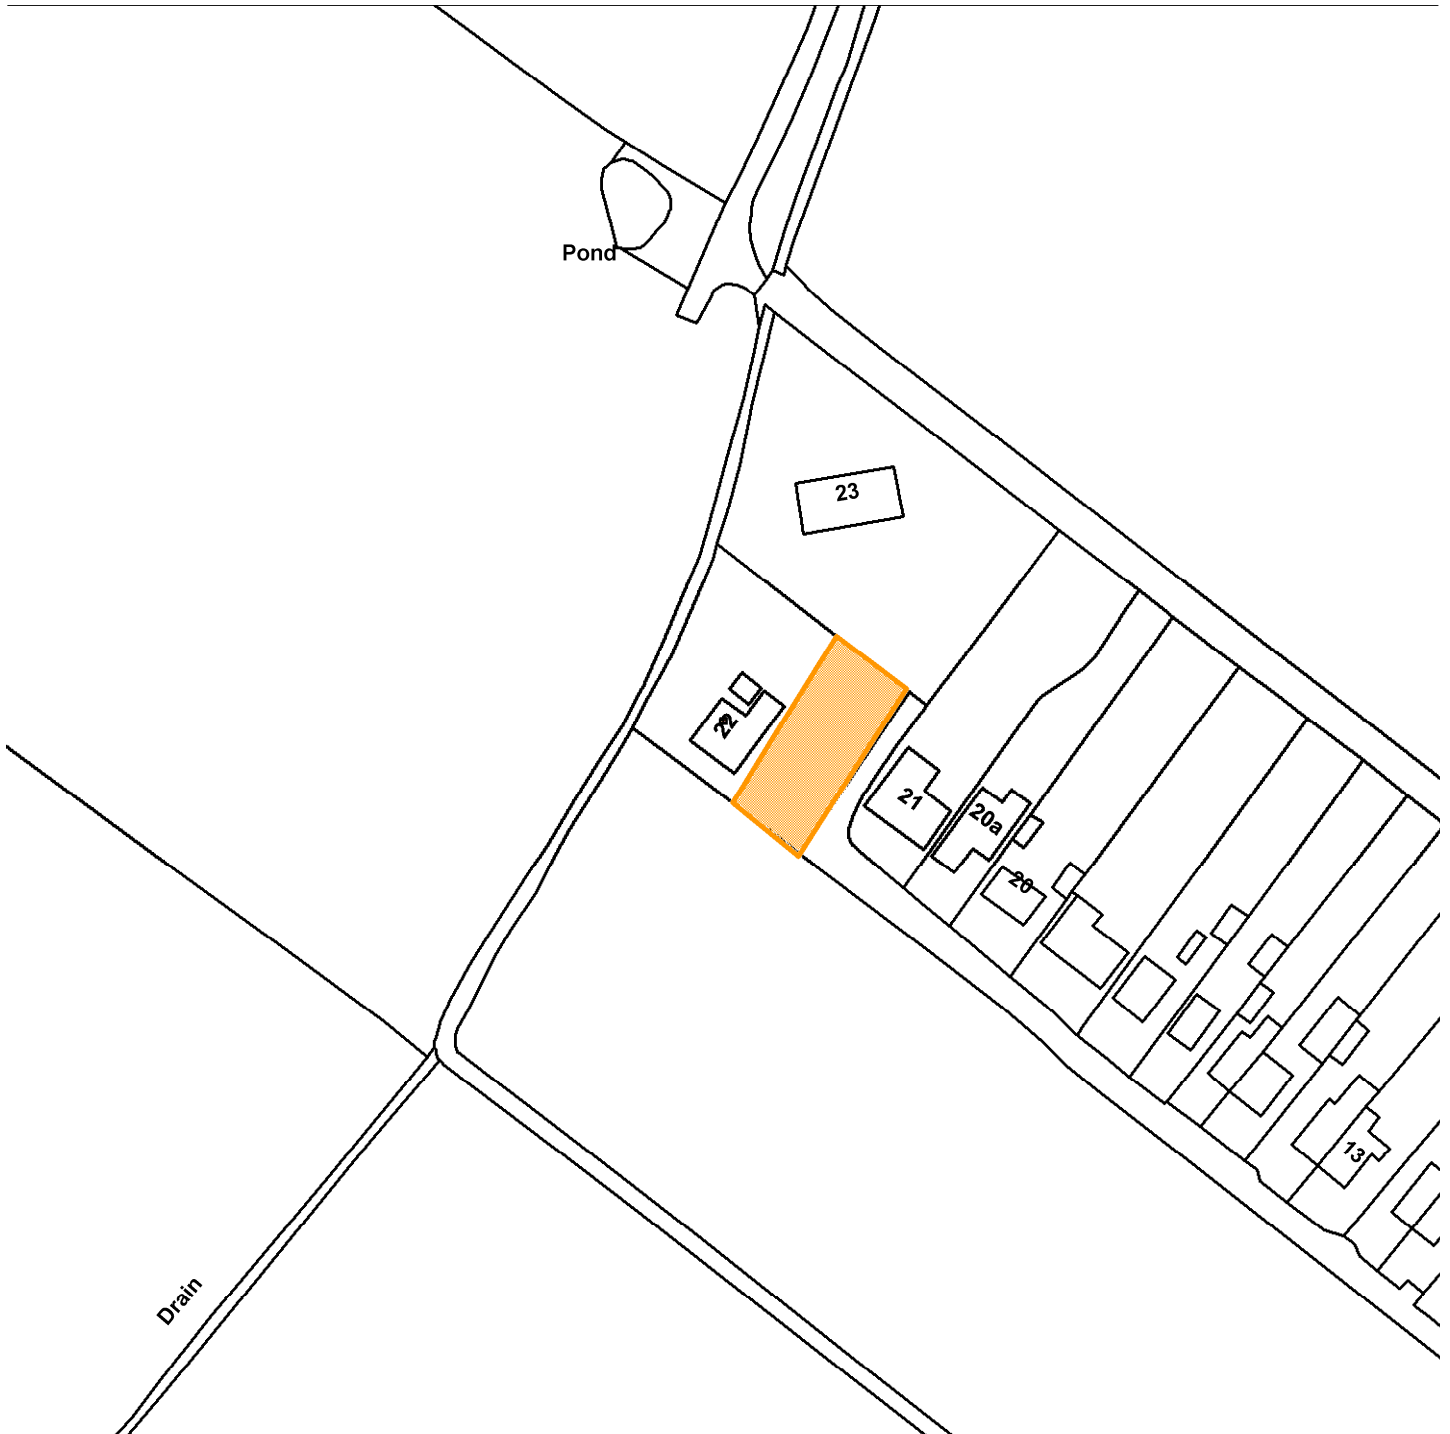

18/00395/FUL

22 Hopgrove Lane North

Scale : 1:1181

Reproduced from the Ordnance Survey map with the permission of the Controller of Her Majesty's Stationery Office © Crown Copyright 2000.

Unauthorised reproduction infringes Crown Copyright and may lead to prosecution or civil proceedings.